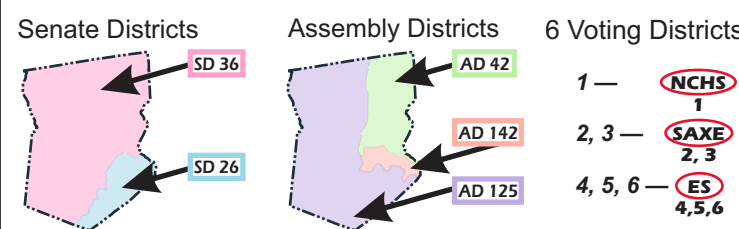

Start Here — WHERE DO I VOTE?:

1. Find your street on the STREET LIST (see back). Note address SIDE (E = Even, O = Odd, A = All) and RANGE, if applicable.
2. Your VOTING DISTRICT (VD) is LEFT of your STREET NAME.
3. Your VOTING DISTRICT DETERMINES your VOTING LOCATION, as SHOWN on the STREET/DISTRICT MAP (below) and TABLE (right).

Know your VOTING DISTRICT and VOTING LOCATION

NEW CANAAN HAS 6 VOTING DISTRICTS GROUPED BY VOTING LOCATION		NEW CANAAN		CT STATE		U.S. FEDERAL
VOTING DISTRICT	VOTING LOCATION	SENATE DISTRICT	ASSEMBLY DISTRICT	CONGRESSIONAL DISTRICT		
NCHS — NEW CANAAN HIGH SCHOOL, 11 Farm Road (Map F3)						
Voting District 1 (Senate 36, Assembly 125, Congressional 4):						
1	NCHS	SD 36	AD 125			4
SAXE — SAXE MIDDLE SCHOOL, 468 South Avenue (Map F3)						
Voting District 2 (Senate 36, Assembly 42, Congressional 4):						
2	SAXE	SD 36	AD 42			4
Voting District 3 (Senate 26, Assembly 125, Congressional 4):						
3	SAXE	SD 26	AD 125			4
ES — EAST ELEMENTARY SCHOOL, 54 Little Brook Road (Map E4)						
Voting District 4 (Senate 36, Assembly 142, Congressional 4):						
4	ES	SD 36	AD 142			4
Voting District 5 (Senate 26, Assembly 142, Congressional 4):						
5	ES	SD 26	AD 142			4
Voting District 6 (Senate 26, Assembly 42, Congressional 4):						
6	ES	SD 26	AD 42			4