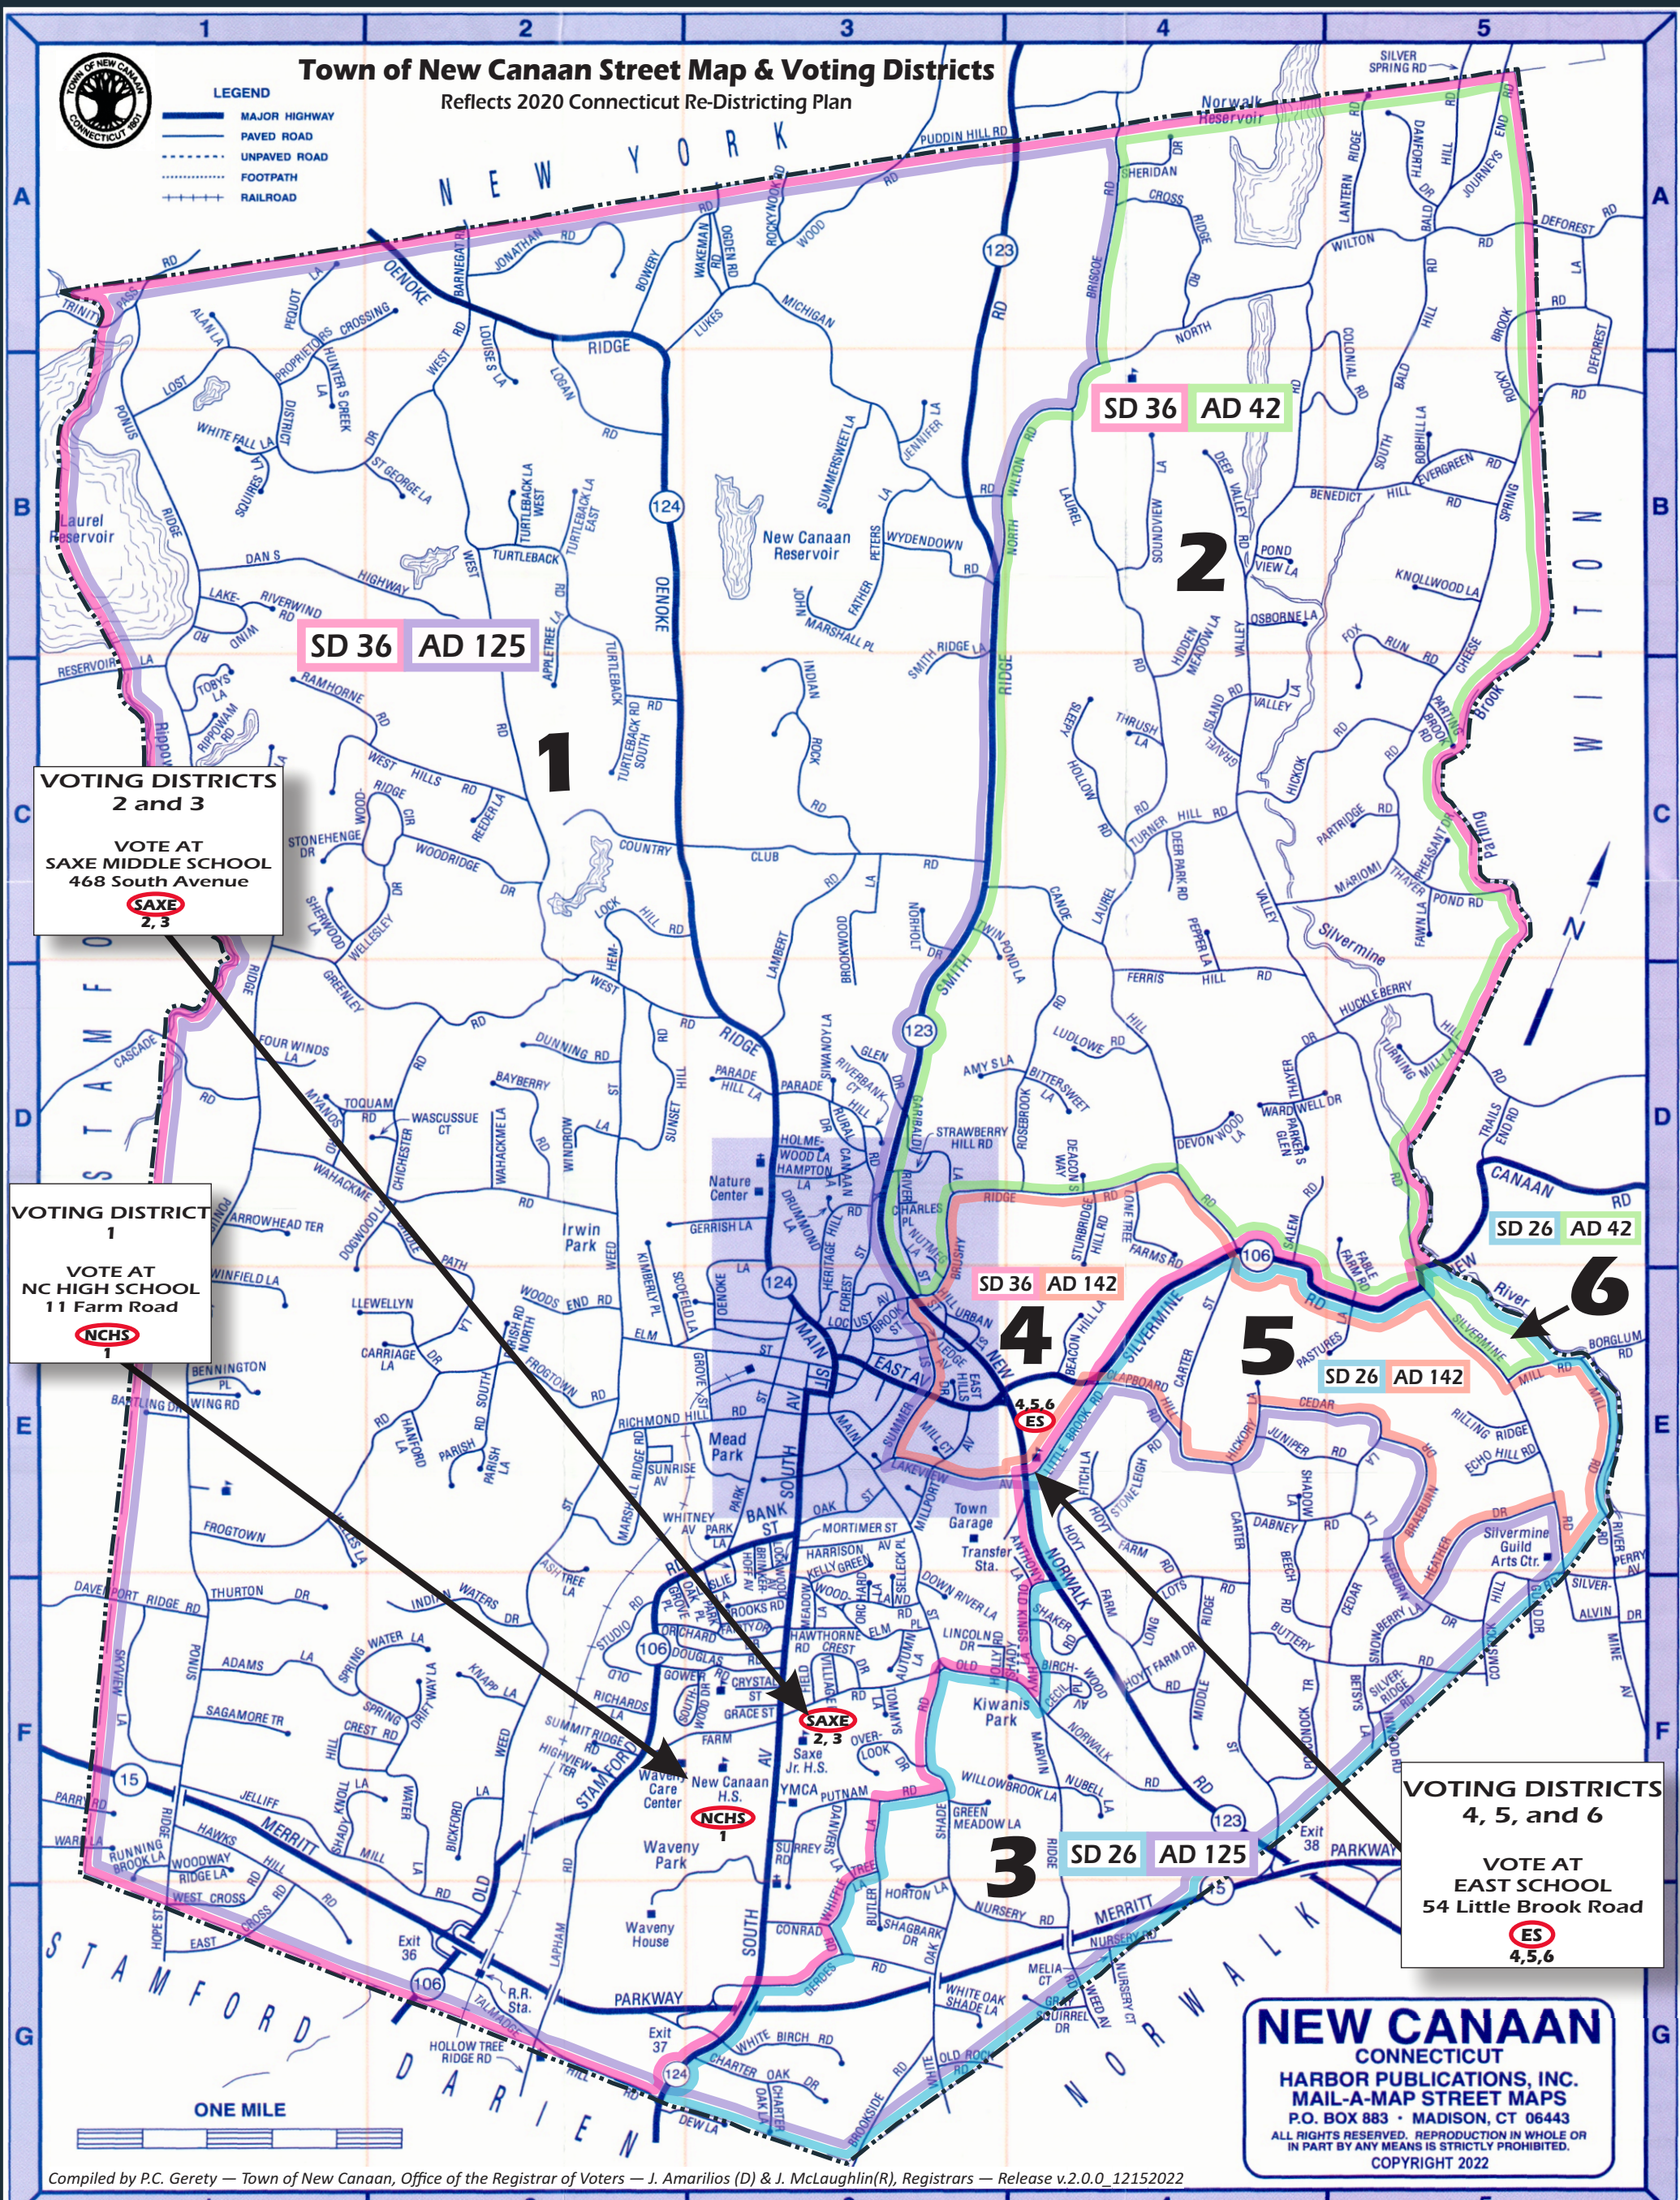

Start Here — WHERE DO I VOTE?:

1. Find your street on the STREET LIST (see back). Note address SIDE (E = Even, O = Odd, A = All) and RANGE, if applicable.
2. Your VOTING DISTRICT (VD) is LEFT of your STREET NAME.
3. Your VOTING DISTRICT DETERMINES your VOTING LOCATION, as SHOWN on the STREET/DISTRICT MAP (below) and TABLE (right).

Know your VOTING DISTRICT and VOTING LOCATION

NEW CANAAN HAS 6 VOTING DISTRICTS GROUPED BY VOTING LOCATION		NEW CANAAN		CT STATE		U.S. FEDERAL
VOTING DISTRICT	VOTING LOCATION	SENATE DISTRICT	ASSEMBLY DISTRICT	CONGRESSIONAL DISTRICT		
NCHS — NEW CANAAN HIGH SCHOOL, 11 Farm Road (Map F3)						
Voting District 1 (Senate 36, Assembly 125, Congressional 4):						
1	NCHS	SD 36	AD 125			4
SAXE — SAXE MIDDLE SCHOOL, 468 South Avenue (Map F3)						
Voting District 2 (Senate 36, Assembly 42, Congressional 4):						
2	SAXE	SD 36	AD 42			4
Voting District 3 (Senate 26, Assembly 125, Congressional 4):						
3	SAXE	SD 26	AD 125			4
ES — EAST ELEMENTARY SCHOOL, 54 Little Brook Road (Map E4)						
Voting District 4 (Senate 36, Assembly 142, Congressional 4):						
4	ES	SD 36	AD 142			4
Voting District 5 (Senate 26, Assembly 142, Congressional 4):						
5	ES	SD 26	AD 142			4
Voting District 6 (Senate 26, Assembly 42, Congressional 4):						
6	ES	SD 26	AD 42			4

VOTING DISTRICTS 2 and 3
VOTE AT SAXE MIDDLE SCHOOL
468 South Avenue
SAXE
2, 3

VOTING DISTRICT 1
VOTE AT NC HIGH SCHOOL
11 Farm Road
NCHS
1

VOTING DISTRICTS 4, 5, and 6
VOTE AT EAST SCHOOL
54 Little Brook Road
ES
4,5,6

NEW CANAAN
CONNECTICUT
HARBOR PUBLICATIONS, INC.
MAIL-A-MAP STREET MAPS
P.O. BOX 883 · MADISON, CT 06443
ALL RIGHTS RESERVED. REPRODUCTION IN WHOLE OR IN PART BY ANY MEANS IS STRICTLY PROHIBITED.
COPYRIGHT 2022